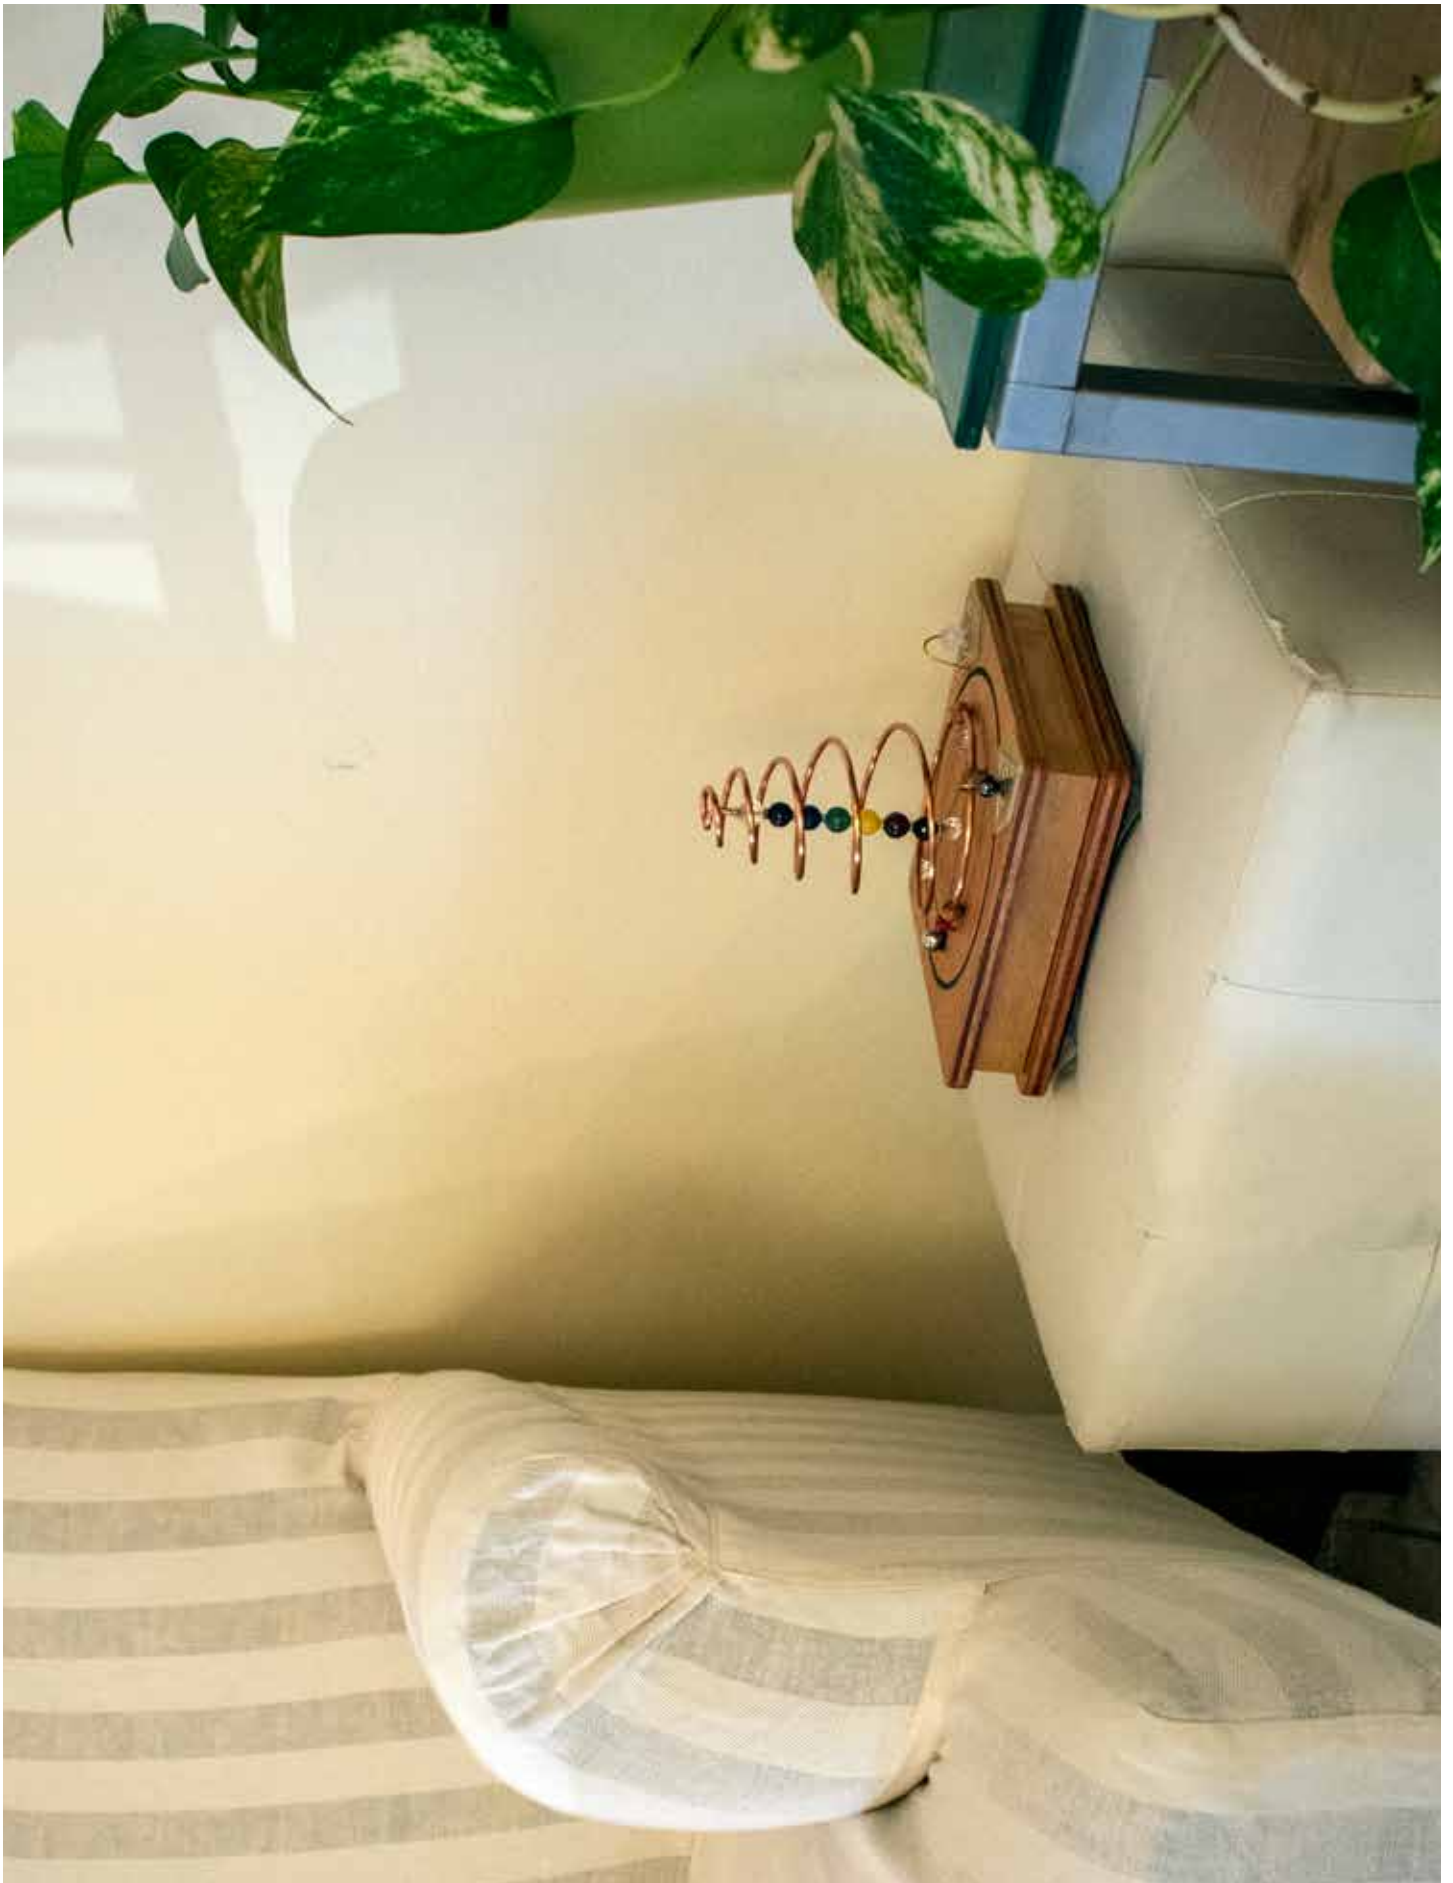

We always recommend keeping a clear space around the instrument of at least 15 to 20 cm and at least 50 cm above.

When the instrument is used by another person, it must be left outdoors and in sunlight for a day and night before being used again.

PHOTO SHOOTING, 2020