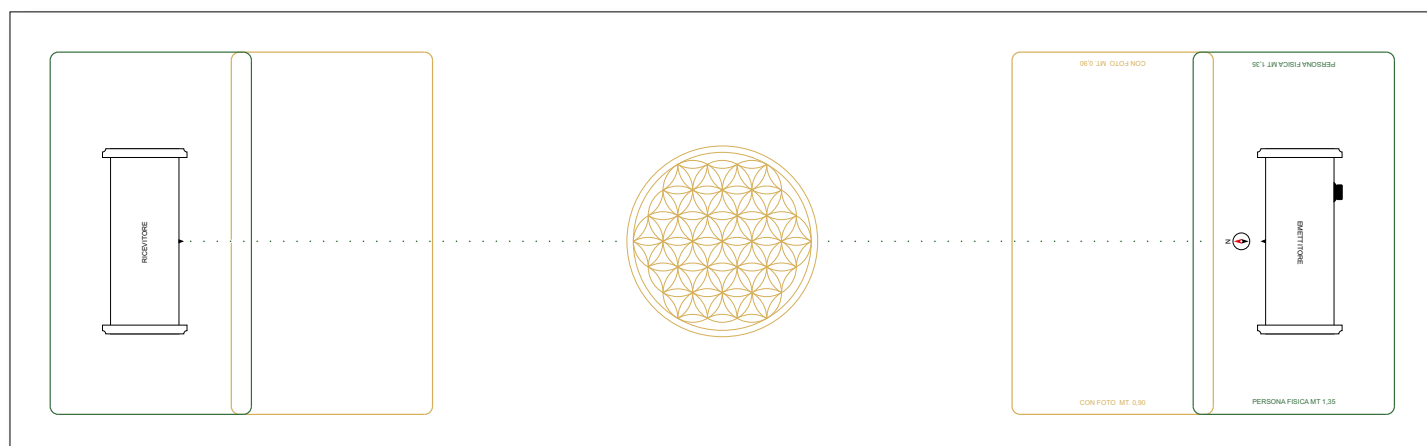

Accompanied by:

- Case with shoulder strap

**MEASUREMENTS** 177x55 cm  
**WEIGHT** 500 gr

## TECHNICAL FEATURES

The mat features the Flower of Life in the centre to increase the flow of the person's energy level for greater well-being.