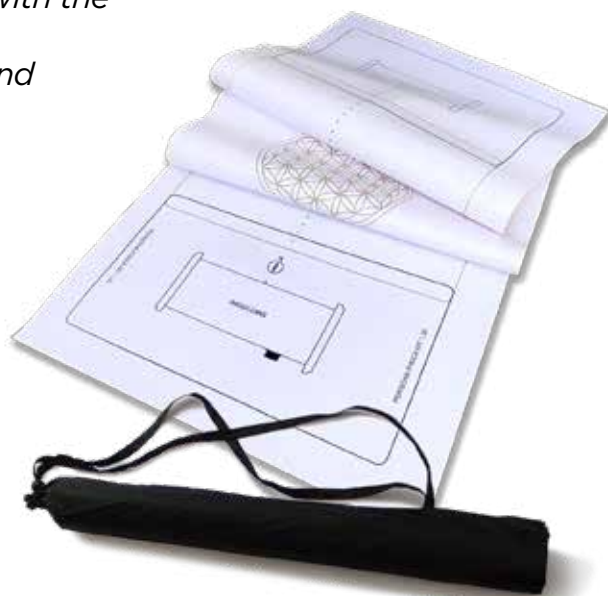

# O.L.O.M. Mat

PVC mat for easy positioning of the OLOM using tripods.

The mat is designed for:

- *North orientation of the instrument*
- *Increased energy enhancement during treatment with the O.L.O.M.*
- *Simplify the positioning of the speakers: receiver and emitter.*

Accompanied by:

- Case with shoulder strap

**MEASUREMENTS** 177x55 cm  
**WEIGHT** 500 gr

## TECHNICAL FEATURES

The mat features the Flower of Life in the centre to increase the flow of the person's energy level for greater well-being.