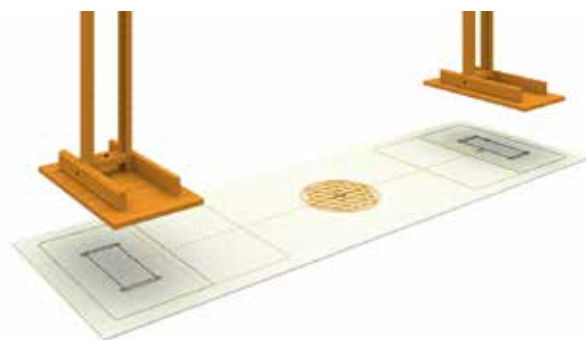

## TECHNICAL FEATURES

The mat features the Flower of Life in the centre to increase the flow of the person's energy level for greater well-being.

### DIRECT TREATMENT

For direct treatment on the person, place the stands on the outermost template (green line).

Place a comfortable seat with no metal parts (wood or plastic) in the centre of the mat, above the Flower of Life.