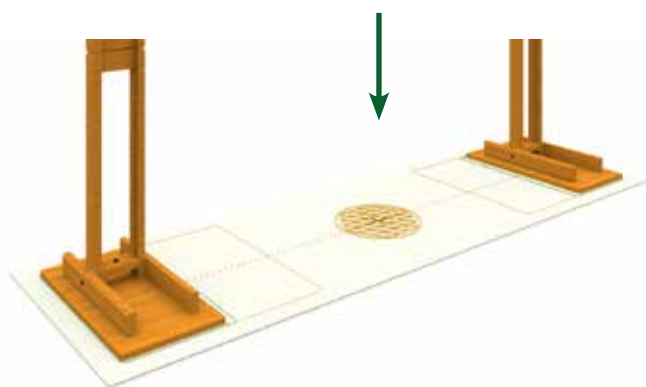

## TECHNICAL FEATURES

The mat features the Flower of Life in the centre to increase the flow of the person's energy level for greater well-being.

## HOW TO USE THE MAT

### DIRECT TREATMENT

For direct treatment on the person, place the stands on the outermost template (green line).

Place a comfortable seat with no metal parts (wood or plastic) in the centre of the mat, above the Flower of Life.